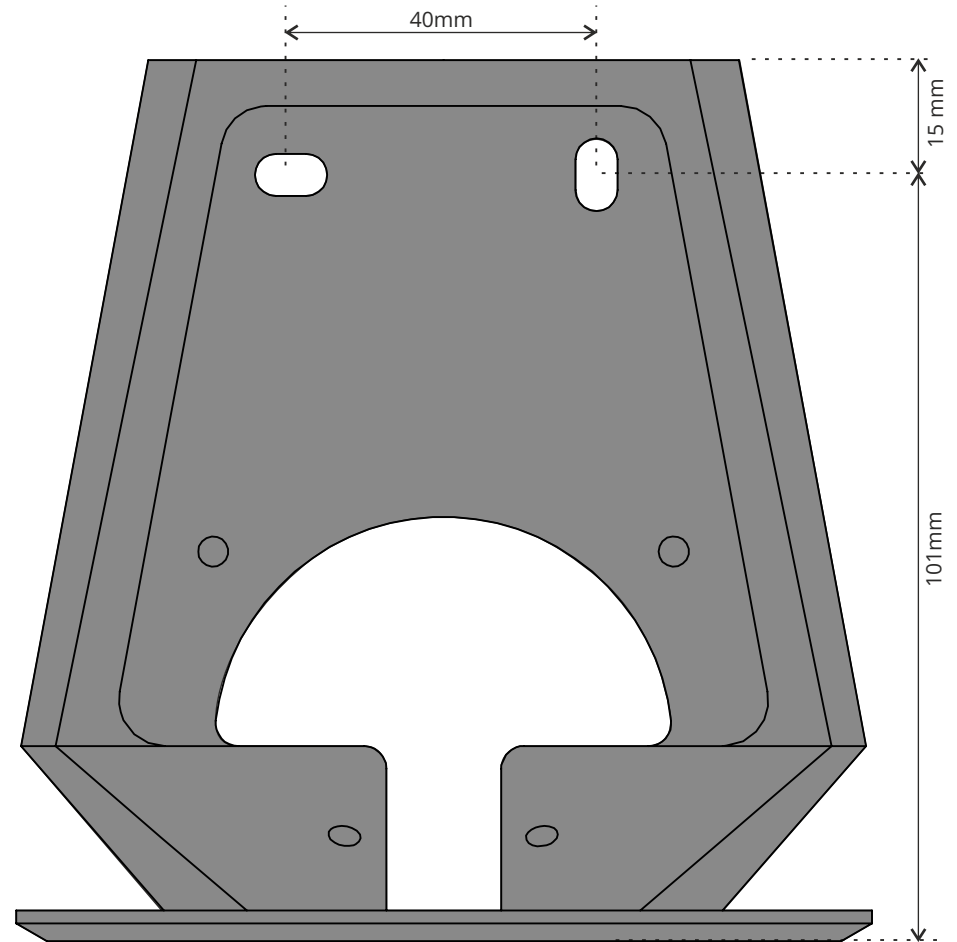

BeoSound 2 | 41162016