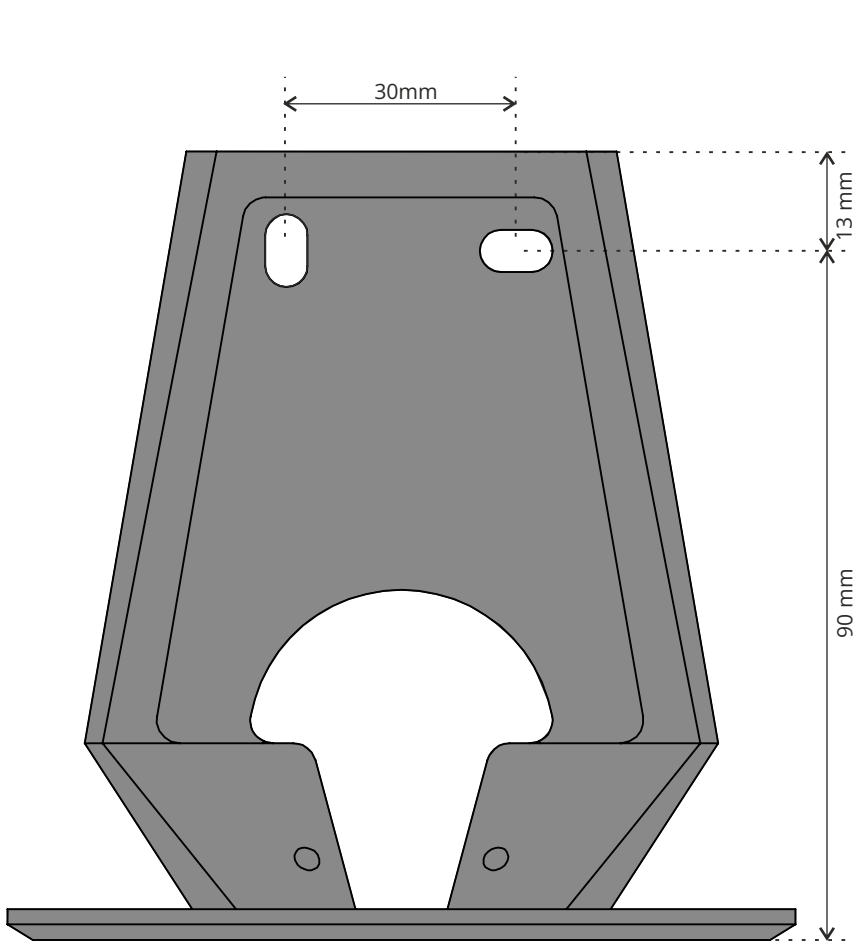

Product | BeoSound 1 / 2 Wall Brackets

Part Number: BeoSound 1 | 41162017
BeoSound 2 | 41162016

BeoSound 1 | 41162017

BeoSound 2 | 41162016

Product | **BeoSound 1 / 2 Wall Brackets**

Part Number: BeoSound 1 | 41162017
BeoSound 2 | 41662016