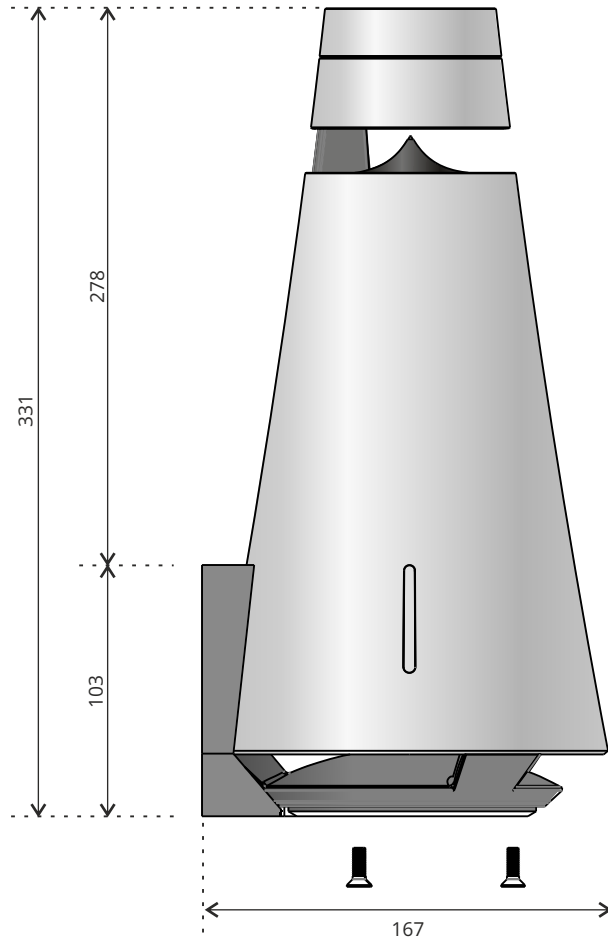

Product | BeoSound 1 / 2 Wall Brackets

Part Number: BeoSound 1 | 41162017
BeoSound 2 | 41162016

BeoSound 1 | 41162017

BeoSound 2 | 41162016

Product | **BeoSound 1 / 2 Wall Brackets**

Part Number: BeoSound 1 | 41162017
BeoSound 2 | 41662016