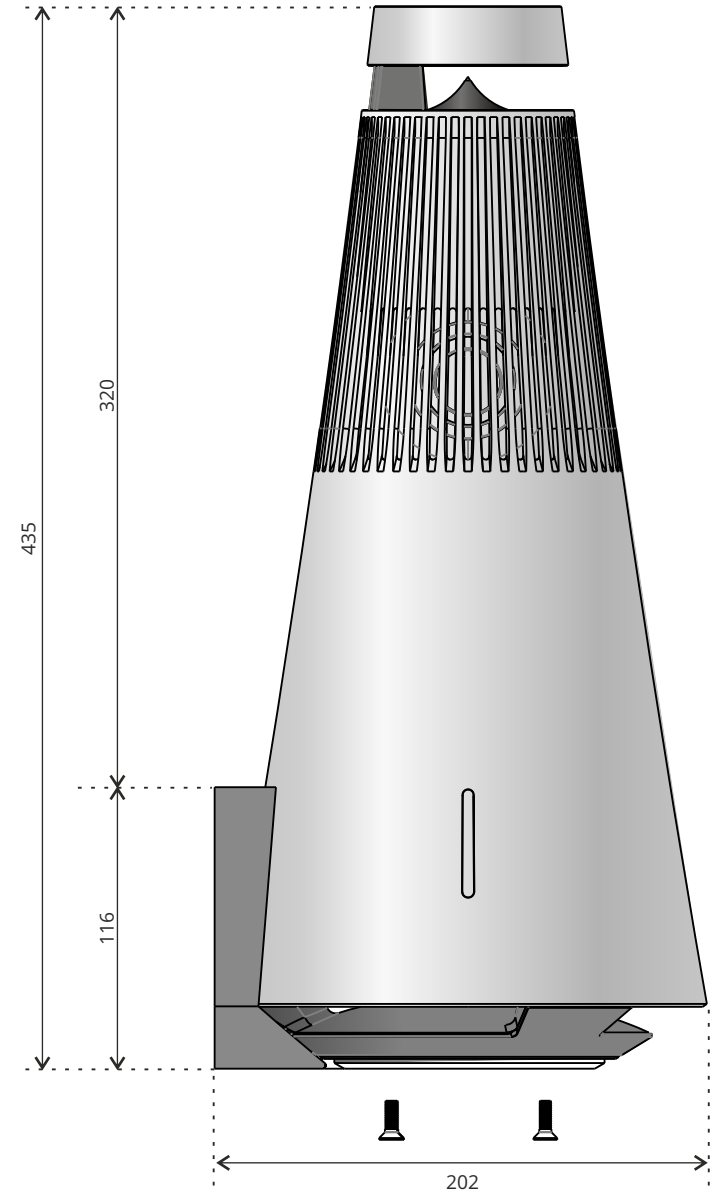

Product | BeoSound 1 / 2 Wall Brackets

Part Number: BeoSound 1 | 41162017
BeoSound 2 | 41162016

BeoSound 1 | 41162017

BeoSound 2 | 41162016

Product | **BeoSound 1 / 2 Wall Brackets**

Part Number: BeoSound 1 | 41162017
BeoSound 2 | 41662016