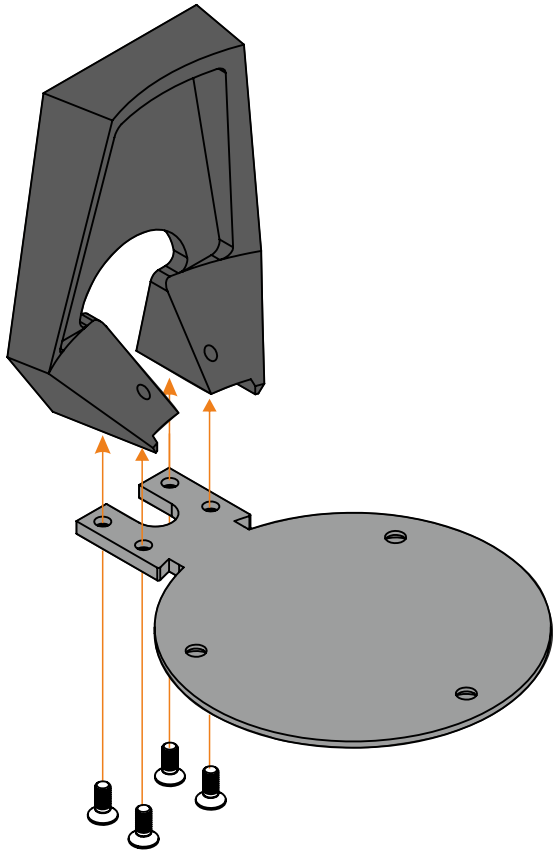

Product | BeoSound 1 / 2 Wall Brackets

Part Number: BeoSound 1 | 41162017
BeoSound 2 | 41162016

BeoSound 1 | 41162017

BeoSound 2 | 41162016

Product | **BeoSound 1 / 2 Wall Brackets**

Part Number: BeoSound 1 | 41162017
BeoSound 2 | 41662016