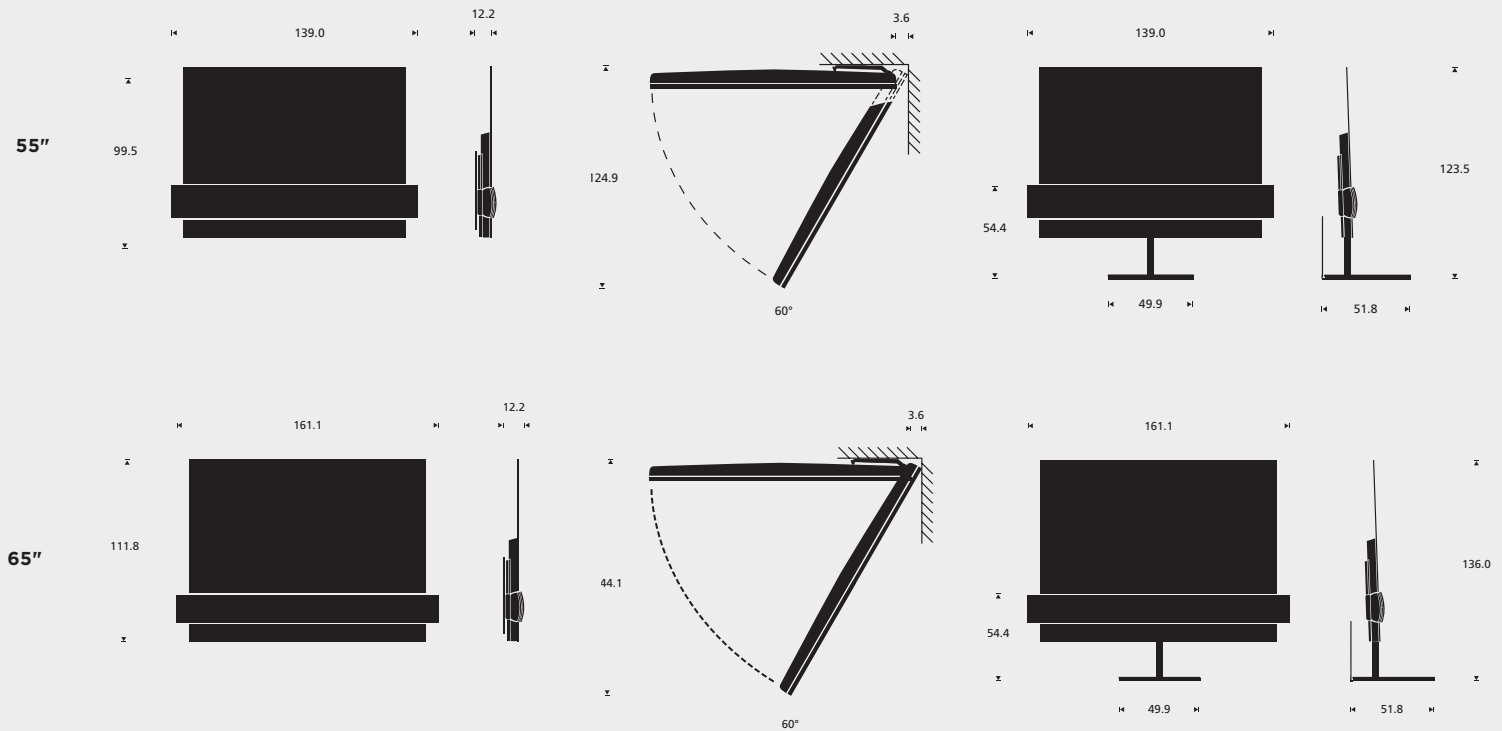

BANG & OLUFSEN

MEASUREMENTS

in cm

bang-olufsen.com/eclipse

Wall bracket

Floor stand

SPECIFICATIONS/FEATURES

Designer

Torsten Valeur, David Lewis Designers

Placement options

Manual wall bracket moving up to 60° from wall.
 Motorised wall bracket with remote operation and movement up to 60° from wall
 Motorised floor stand with remote operation moving up to 90° to either side

Weight

55": 33.1 kg
 65": 41.8 kg
 Floor stand: 25.2 kg
 Wall bracket: 8.0 kg

Picture

OLED 4K HDR with Dolby Vision™
 Absolute black, wide viewing angle, wide colour gamut
 Dual tuner for connection of external USB hard disk or recording*