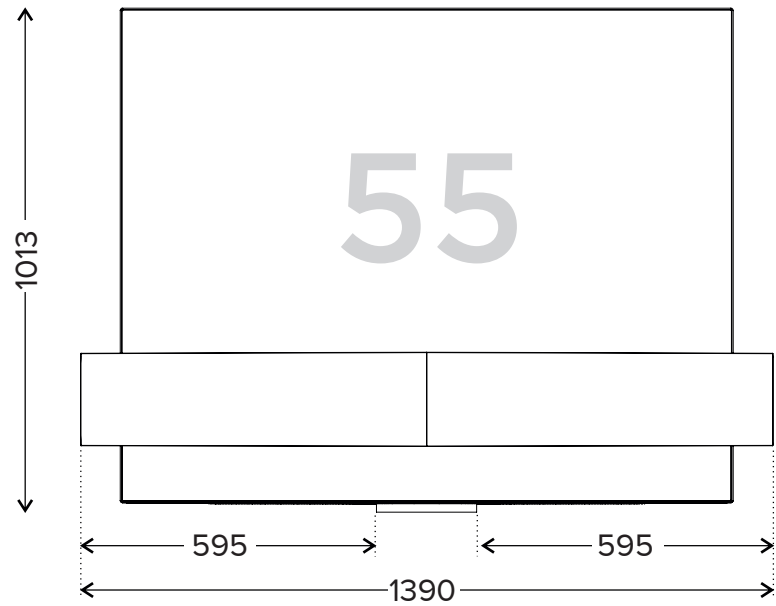

## Product | BeoVision Eclipse Easel Stand