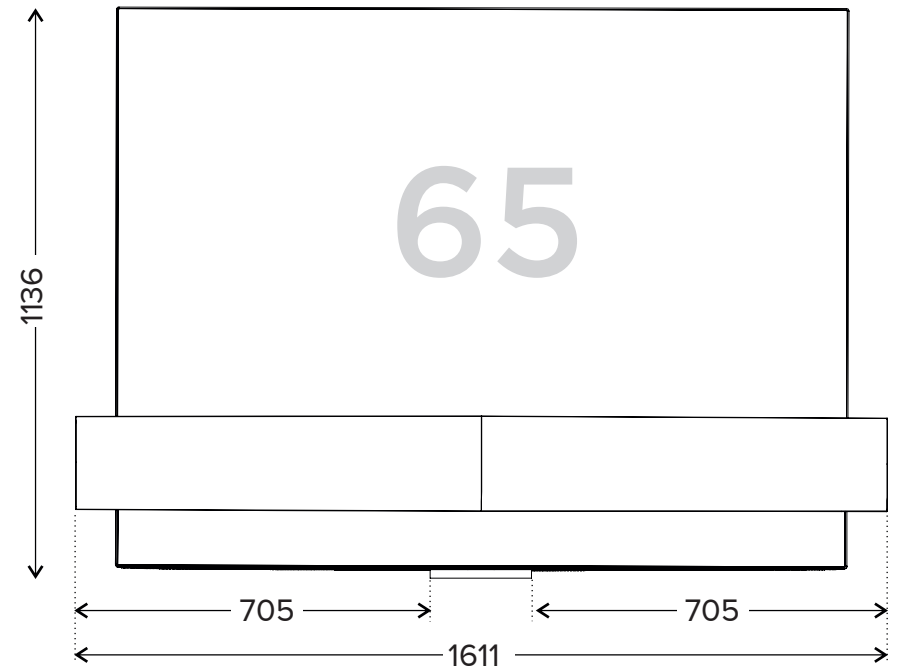

## Product | BeoVision Eclipse Easel Stand