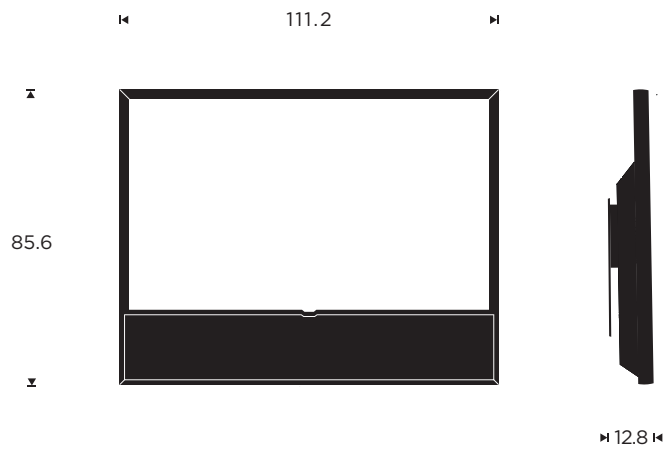

**Designer**

Bang & Olufsen

MEASUREMENTS

Floor stand

Wall mounted

Table stand

MEASUREMENTS

Floor stand