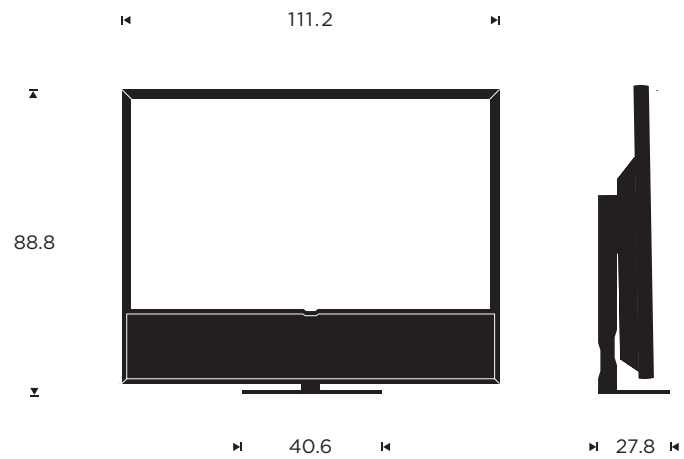

**Designer**

Bang & Olufsen

MEASUREMENTS

Floor stand

Wall mounted

Table stand

MEASUREMENTS

Floor stand