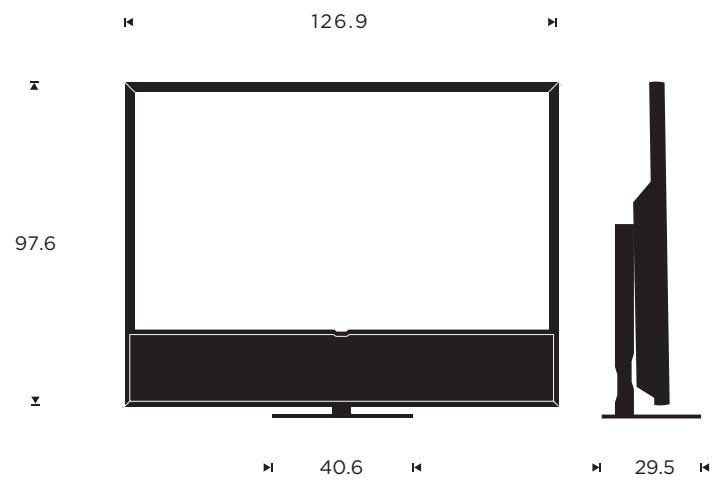

Table stand