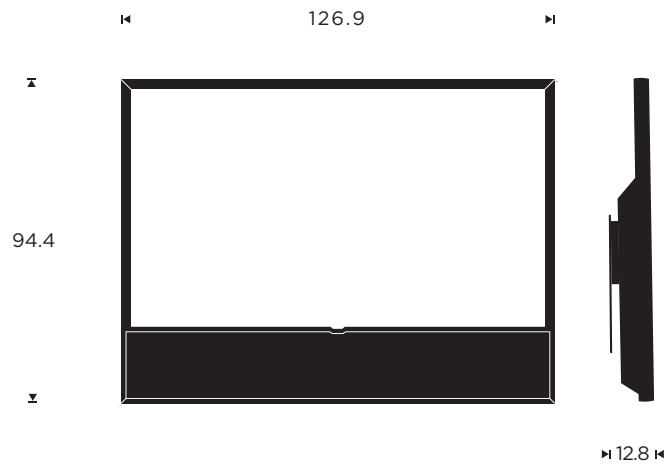

Wall mounted