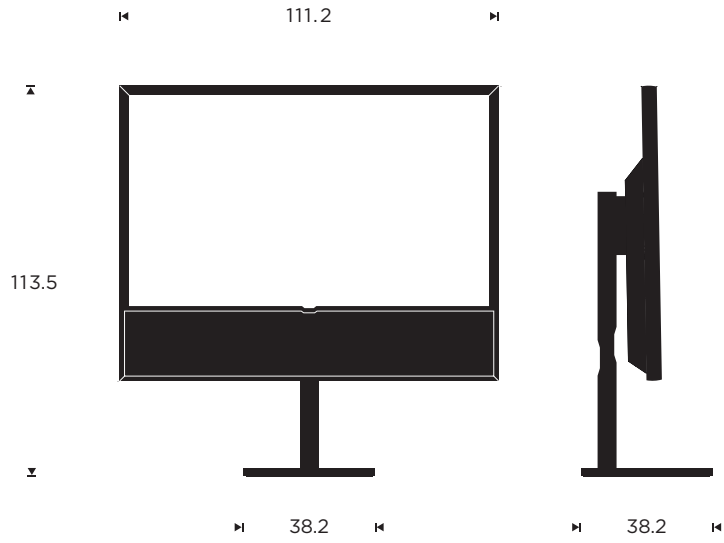

**Designer**

Bang & Olufsen

MEASUREMENTS

Floor stand

Wall mounted

Table stand

MEASUREMENTS

Floor stand