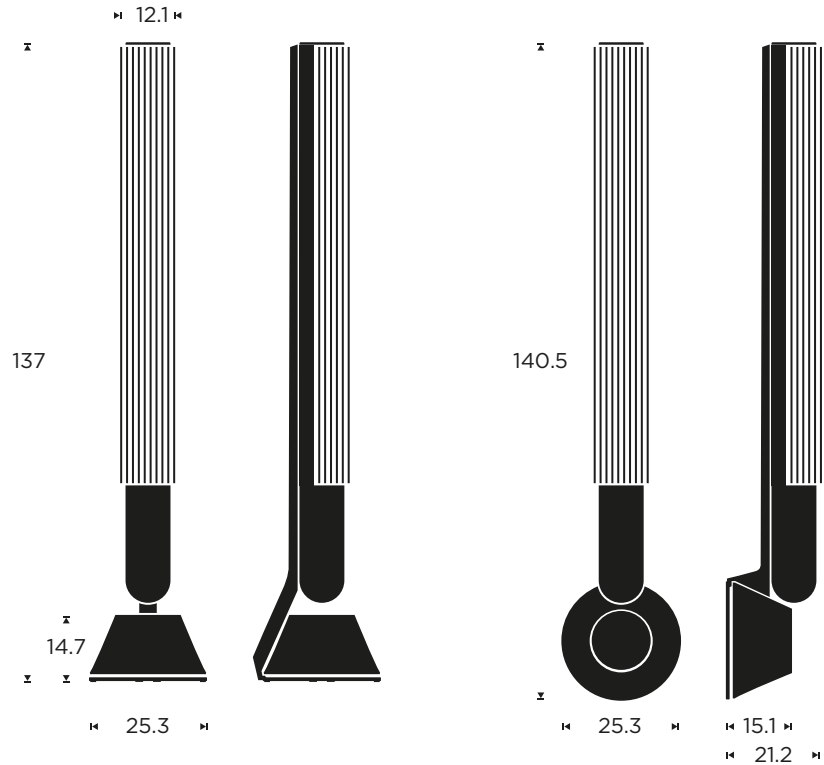

Stereo excellence. In tune with you.

Beolab 28 is slimmer, smarter and more surprising than any stereo speaker you've experienced before. Position it anywhere in the home, stream anything you want instantly, and be immersed in powerful studio-grade sound that adapts to your space. All in a beautifully elegant form that can be controlled with a touch.

IMPORTANT FEATURES

-  Studio-grade sound with exceptional stereo imaging.
-  High-resolution wireless streaming built in.
-  Sound adapts to your space automatically.
-  Slender form, can be placed on a wall or on the floor.
-  Built with quality materials, upgradeable connectivity module.

MEASUREMENTS

BASIC

Product dimensions W x H x D

On the floor:
25.3 x 137 x 25.3 cm
Wall mounted:
21.2 x 140 x 25.3 cm

Placement

Floor
Wall mounted

Recommended Room Size

15-50 m²