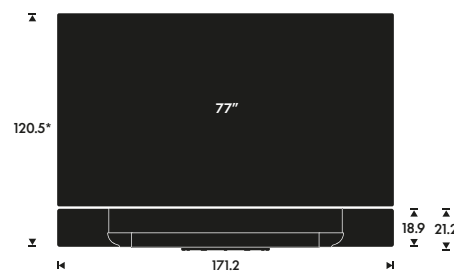

Basic

BEOSOUND THEATRE WITH A 77" TV

PLACEMENT OPTIONS

- Table stand
- Motorised floor stand

WEIGHT

Table stand incl LG G2 TV:
66 kg

Motorised floor stand incl. LG G2 TV:
87 kg

MOTORISED FLOOR STAND

The maximum turning angle is +/- 35 degrees. It requires 22 cm distance from wall.

If the rear part of the floor stand is placed against the wall, the screen can be turned: +/-15 degrees.

Product Dimensions

TABLE STAND WITH 77" TV