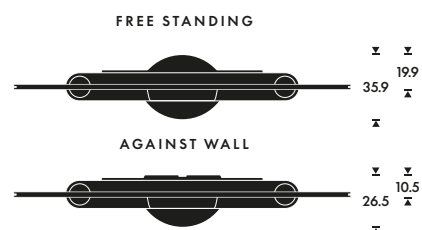

Basic

BEOSOUND THEATRE WITH A 77" TV

PLACEMENT OPTIONS

- Table stand
- Motorised floor stand

WEIGHT

Table stand incl LG G2 TV:
66 kg

Motorised floor stand incl. LG G2 TV:
87 kg

MOTORISED FLOOR STAND

The maximum turning angle is +/- 35 degrees. It requires 22 cm distance from wall.

If the rear part of the floor stand is placed against the wall, the screen can be turned: +/-15 degrees.

Product Dimensions

TABLE STAND WITH 77" TV