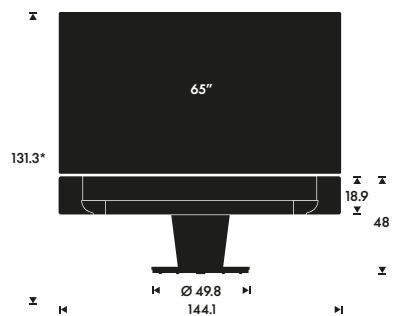

MOTORISED FLOOR STAND WITH 65" TV