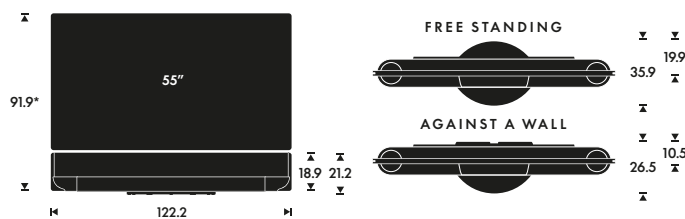

Basic

BEOSOUND THEATRE WITH A 55" TV

PLACEMENT OPTIONS

- Table stand
- Motorised floor stand
- Motorised wall bracket

WEIGHT

Table stand incl LG G2 TV:
49 kg

Motorised floor stand incl. LG G2 TV:
69 kg

Motorised wall bracket incl. LG G2 TV:
62 kg

MOTORISED FLOOR STAND

The maximum turning angle is +/- 35 degrees. It requires 9 cm distance from wall.

If the rear part of the floor stand is placed against the wall, the screen can be turned: +/-18 degrees.

Product Dimensions

TABLE STAND WITH 55" TV

MOTORISED FLOOR STAND WITH 55" TV