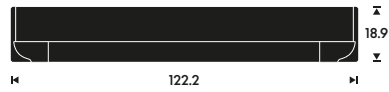

Make every movie an unmissable cinematic event.

Important features

-  Sound that surrounds
-  All beauty. No clutter
-  For generations to come

Basic

WEIGHT
18 kg

PLACEMENT
Table or wall

RECOMMENDED ROOM SIZE
15 - 60 m²

WALL MOUNTED

TABLE STAND

Technical
CABINET PRINCIPLE

Closed cabinet

LOCAL BUTTONS

Volume up/down, Play/pause,
Step forward/previous, Touch to join,
Bluetooth pairing and 4 favorite buttons

LOUDSPEAKER

11 outputs: