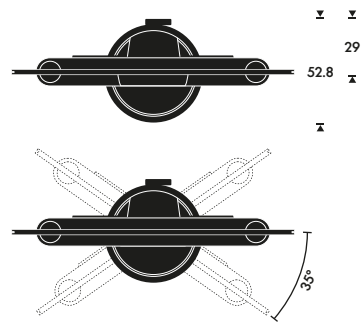

MOTORISED FLOOR STAND WITH 65" TV