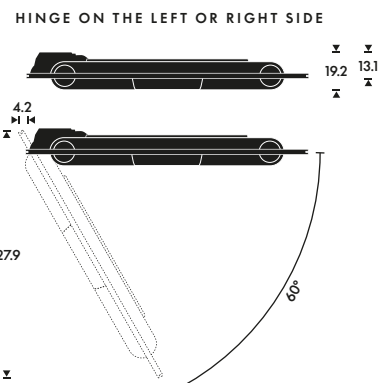

The maximum turning angle is +/- 35 degrees. It requires 14 cm distance from wall.

If the rear part of the floor stand is placed against the wall, the screen can be turned: +/-18 degrees.

Product Dimensions

TABLE STAND WITH 65" TV

MOTORISED FLOOR STAND WITH 65" TV

MOTORISED WALL BRACKET WITH 65" TV

*Height depends on TV model

Basic

BEOSOUND THEATRE WITH A 77" TV

PLACEMENT OPTIONS

- Table stand
- Motorised floor stand