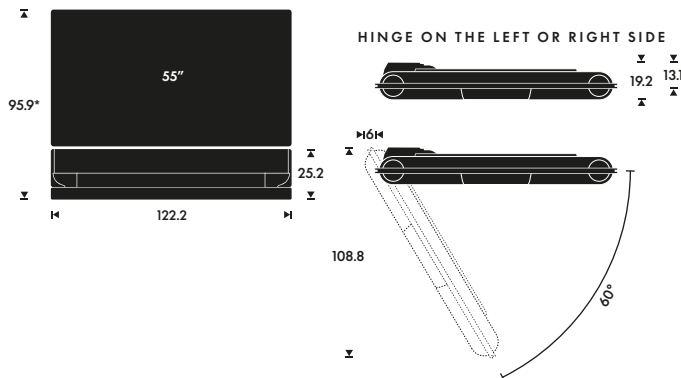

Motorised floor stand incl. LG G2 TV:
69 kg

Motorised wall bracket incl. LG G2 TV:
62 kg

MOTORISED FLOOR STAND

The maximum turning angle is +/- 35 degrees. It requires 9 cm distance from wall.

If the rear part of the floor stand is placed against the wall, the screen can be turned: +/-18 degrees.

Product Dimensions

TABLE STAND WITH 55" TV

MOTORISED FLOOR STAND WITH 55" TV

MOTORISED WALL BRACKET WITH 55" TV

*Height depends on TV model

Basic

BEOSOUND THEATRE WITH A 65" TV

PLACEMENT OPTIONS