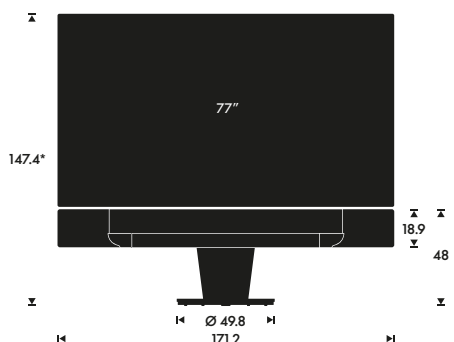

MOTORISED FLOOR STAND WITH 77" TV