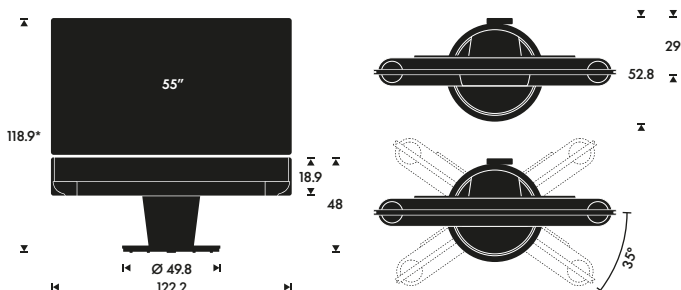

LISTENING POSITIONS

Yes

Basic

BEOSOUND THEATRE WITH A 55" TV

PLACEMENT OPTIONS

- Table stand
- Motorised floor stand
- Motorised wall bracket

WEIGHT

Table stand incl LG G2 TV:
49 kg

Motorised floor stand incl. LG G2 TV:
69 kg

Motorised wall bracket incl. LG G2 TV:
62 kg

MOTORISED FLOOR STAND

The maximum turning angle is +/- 35 degrees. It requires 9 cm distance from wall.

If the rear part of the floor stand is placed against the wall, the screen can be turned: +/-18 degrees.

Product Dimensions

TABLE STAND WITH 55" TV

MOTORISED FLOOR STAND WITH 55" TV

MOTORISED WALL BRACKET WITH 55" TV

*Height depends on TV model

Basic

BEOSOUND THEATRE WITH A 65" TV

PLACEMENT OPTIONS