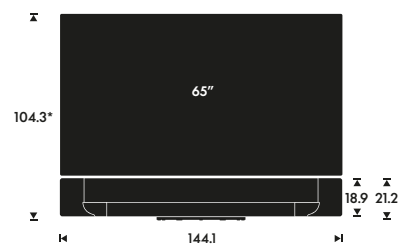

Basic

BEOSOUND THEATRE WITH A 65" TV

PLACEMENT OPTIONS

- Table stand
- Motorised floor stand
- Motorised wall bracket

WEIGHT

Table stand incl LG G2 TV:
53 kg

Motorised floor stand incl. LG G2 TV:
73 kg

Motorised wall bracket incl. LG G2 TV:
68 kg

MOTORISED FLOOR STAND

The maximum turning angle is +/- 35 degrees. It requires 14 cm distance from wall.

If the rear part of the floor stand is placed against the wall, the screen can be turned: +/-18 degrees.

Product Dimensions

TABLE STAND WITH 65" TV