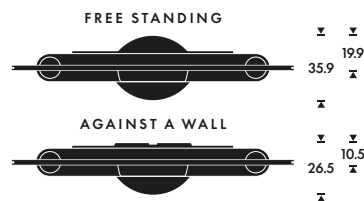

Basic

BEOSOUND THEATRE WITH A 65" TV

PLACEMENT OPTIONS

- Table stand
- Motorised floor stand
- Motorised wall bracket

WEIGHT

Table stand incl LG G2 TV:
53 kg

Motorised floor stand incl. LG G2 TV:
73 kg

Motorised wall bracket incl. LG G2 TV:
68 kg

MOTORISED FLOOR STAND

The maximum turning angle is +/- 35 degrees. It requires 14 cm distance from wall.

If the rear part of the floor stand is placed against the wall, the screen can be turned: +/-18 degrees.

Product Dimensions

TABLE STAND WITH 65" TV