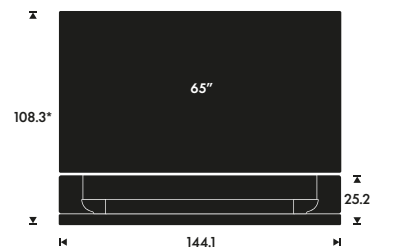

MOTORISED WALL BRACKET WITH 65" TV